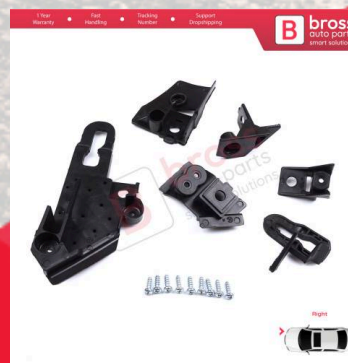

BHL563-2
Headlight Holder Mount
Repair Bracket Tab Set
Right Side for Seat Leon
Cupra MK4 KL1 KL8 2020-
On 5FA998226