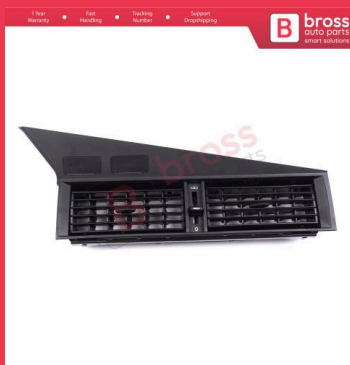

BDP1330
LHD Center Panel Air
Condition Frame Ventilation
Grille for Mercedes W201
190 190 E 190 D 1982-1993
A2018300065