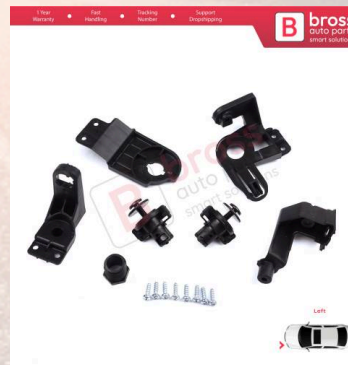

BHL562-1
Headlight Holder Mount
Repair Bracket Tab Set Left
Side for VW T-Roc 2017-On
2/5-Door SUV 2GA998225