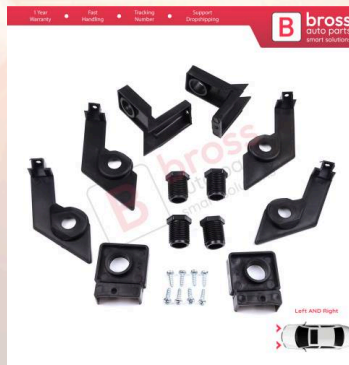

BHL564
 Headlight Holder Mount
 Repair Bracket Tab Set Left
 Right Side for Audi A3 S3
 MK3 8V 2012-2020
 8V0998121 8V0998122

Headlight Brackets

August

BHL564-1
Headlight Holder Mount
Repair Bracket Tab Set Left
Side for Audi A3 S3 MK3 8V
2012-2020 8V0998121

BHL564-2
Headlight Holder Mount
Repair Bracket Tab Set
Right Side for Audi A3 S3
MK3 8V 2012-2020
8V0998122

BHL565
Headlight Holder Mount
Repair Bracket Tab Set Left
Right Side for Dacia Renault
Duster MK2 HM 2017-2024
260609367R 260101133R

BHL565-1
Headlight Holder Mount
Repair Bracket Tab Set Left
Side for Dacia Renault
Duster MK2 HM 2017-2024
260609367R

BHL565-2
Headlight Holder Mount
Repair Bracket Tab Set
Right Side for Dacia Renault
Duster MK2 HM 2017-2024
260101133R