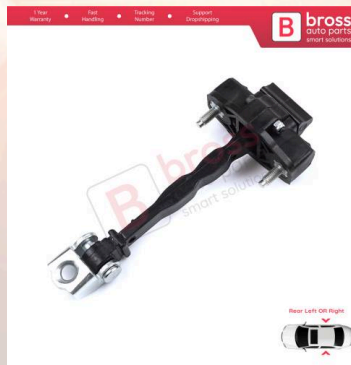

BDP1327
Rear Door Hinge Stop
Check Strap Limiter for
Peugeot 308 MK3 408
Crossover DS4 Opel Astra L
2021-On 5-Door 9830834180