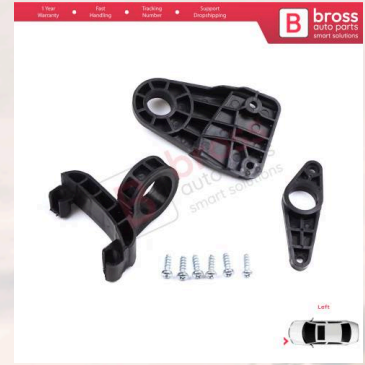

BDP1331-2

Front Right Inner Door
Handle Grip Black for
Renault Kangoo MK2 Citan
W415 NV250 2007-2021
8200548972

Headlight Brackets

August

BHL558-1
 2 Pieces Headlight Mount
 Adjusting Adjuster Clips
 Screw Bolt Fastener
 63121387026 for BMW 3 E36
 6 E63 E64 Z3

BHL558-2
 4 Pieces Headlight Mount
 Adjusting Adjuster Clips
 Screw Bolt Fastener
 63121387026 for BMW 3 E36
 6 E63 E64 Z3

BHL561
 Headlight Holder Mount
 Repair Bracket Tab Set
 Right Left Side for Skoda
 Octavia MK3 5E 2012-2019
 5E0998225 5E0998226