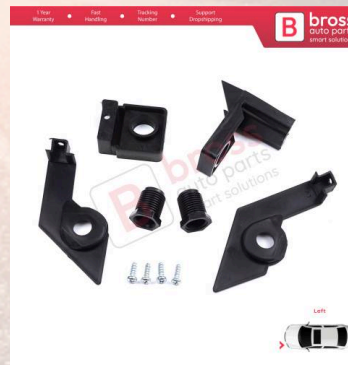

BHL566-1
Headlight Holder Mount
Repair Bracket Tab Set Left
Side for VW Passat B6 3C2
3C5 2005-2011 3C0998225