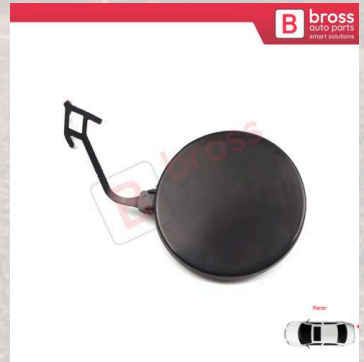

BSP1149
Rear Tow Hitch Eye Hook Cover Cap for Audi A6 S6 C7 Avant Quattro A6L 4G5807441B