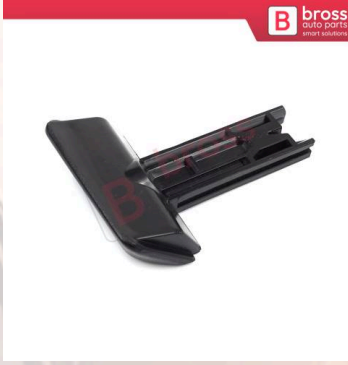

BDP1227
Parking Handbrake Release
Lever Handle A2104270020
For Mercedes E Class W210
S210 1995-2003