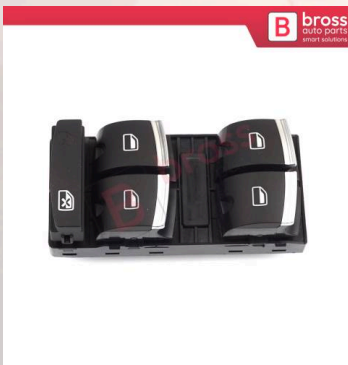

BDP1216
Front Manual Seat Recliner Adjuster Handle Set for Renault Clio MK5 Captur MK2 874012047R 874518808R

BDP1216-1
Front Left Manual Seat Recliner Adjuster Handle for Renault Clio MK5 Captur MK2 874518808R

BDP1216-2
Front Right Manual Seat Recliner Adjuster Handle for Renault Clio MK5 Captur MK2 874012047R

BDP1217
Rear Left or Right Side Fixed Window Glass Latch Bracket 1667874 for Ford Tourneo Connect MK1 2002-2013

BDP1177-1
Rear Sliding Window Handle Latch Set 858244 for Fiat Doblo Fiorino Citroen Berlingo Nemo Peugeot Partner Bipper

BDP1218
Window Regulator Switch Driver Door 254118722R For Renault Captur 1 Clio 4 Traffic 3 Dacia Lodgy Duster

BDP1219
Window Regulator Master Switch Driver Door 4F0959851H For Audi A3 A6 Q7

BDP1220
Automatic Gear Knob Shifter Lever Handball Button 328650419R for Renault Megane 4 Talisman Koleos Kadjar

BDP1221
Parking Handbrake Release Lever Handle A2024270420 For Mercedes C Class W202 1994-2000