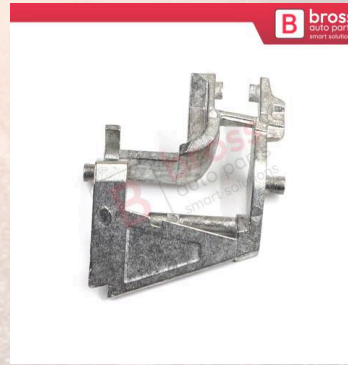

BDP1232-1
Left Exterior Door Handle
Mount Support Bracket
Clamp A1697660501 for
Mercedes W169 W245