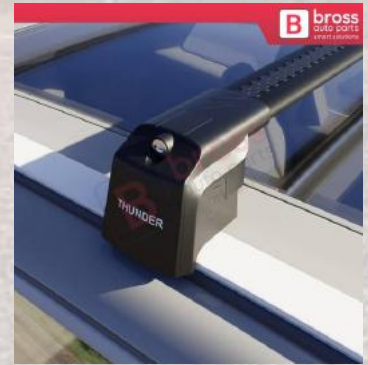

BSRTRX2Black
BSRTRX2Black Aluminium
Roof Rack Cross Bars Rail
Carrier WingBar Edge , Anti-
Theft Lockable Black Color
Fits Flush Rail/Integrated
Rail Vehicles