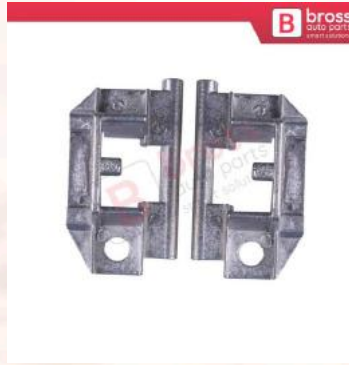

BSR27
Sunroof Slider Left and Right Brackets for Peugeot 206