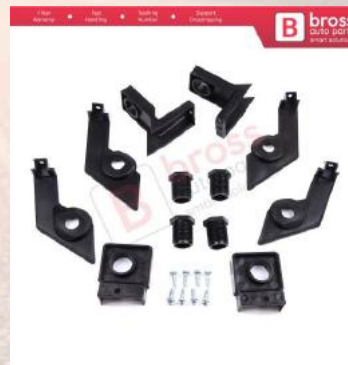

BHL566
Headlight Holder Mount
Repair Bracket Tab Set Left
Right Side for VW Passat B6
3C2 3C5 2005-2011
3C0998225 3C0998226