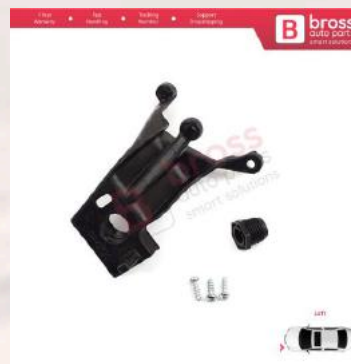

BHL565
Headlight Holder Mount
Repair Bracket Tab Set Left
Right Side for Dacia Renault
Duster MK2 HM 2017-2024
260609367R 260101133R

BHL565-2
Headlight Holder Mount
Repair Bracket Tab Set
Right Side for Dacia Renault
Duster MK2 HM 2017-2024
260101133R

Headlight Brackets

Fiat

BHL7
Headlight Holder Mount
Repair Bracket Tab Set
Right Side for Fiat Doblo
Box MPV 119 223 2005-2010

BHL8
Headlight Holder Mount
Repair Bracket Tab Set Left
Side for Fiat Doblo Box MPV
119 223 2005-2010

BHL11
Headlight Holder Mount
Repair Bracket Tab Set
Right Side for Fiat Linea 323
110 2007-2018 51785219
51776317

BHL12
Headlight Holder Mount
Repair Bracket Tab Set Left
Side for Fiat Linea 323 110
2007-2018 51785219
51776318