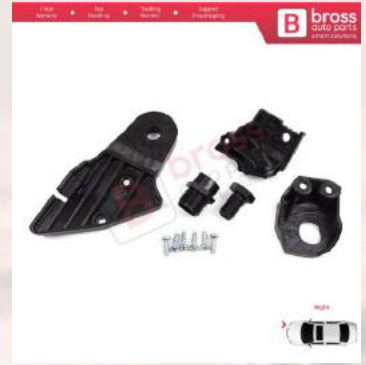

BHL41
Headlight Holder Mount
Repair Bracket Tab Set Left
Side for Hyundai I20 MK1 PB
Facelift 2012-2015
921011J570

BHL42
Headlight Holder Mount
Repair Bracket Tab Set
Right Side for Hyundai I20
MK1 PB Facelift 2012-2015
921021J570

Headlight Brackets

Mercedes

BHL17
Headlight Headlamp Repair Brackets Tabs Right for Mercedes E Class W211 S211 2002-2009 A2118201414

BHL18
Headlight Headlamp Repair Brackets Tabs Left A2118201314 for Mercedes E Class W211 S211 2002-2009 A2118201314

BHL514
Headlight Holder Mount Repair Bracket Tab Set Left Side for Mercedes C Class W204 S204 C204 2007-2014 CL203 A2048201114

BHL515
Headlight Holder Mount Repair Bracket Tab Set Right Side for Mercedes C Class W204 S204 C204 2007-2014 CL203 A2048201214