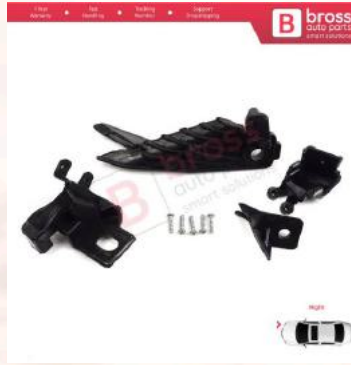

BHL520
Headlight Holder Mount
Repair Bracket Tab Set Left
Side for Renault Dacia
Lodgy Dokker 2012-On
260607950R

BHL521
Headlight Holder Mount
Repair Bracket Tab Set
Right Side for Renault Dacia
Lodgy Dokker 2012-On
260102414R

BHL522
Headlight Holder Mount
Repair Bracket Tab Set Left
Side for Renault Symbol
MK3 2013-2017 Pre-Facelift
260607796R

BHL523
Headlight Holder Mount
Repair Bracket Tab Set
Right Side for Renault
Symbol MK3 2013-2017 Pre-
Facelift 260106223R

Headlight Brackets

Renault

BHL546
Headlight Holder Mount
Repair Bracket Tab Set Left
Side for Renault Megane
BFB K9A B9A MK4 2016-On
260601571R

BHL547
Headlight Holder Mount
Repair Bracket Tab Set
Right Side for Renault
Megane BFB K9A B9A MK4
2016-On 260100506R