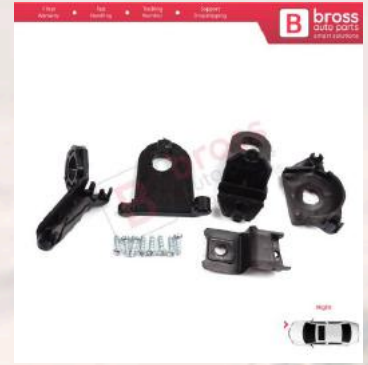

BHL565-2
Headlight Holder Mount
Repair Bracket Tab Set
Right Side for Dacia Renault
Duster MK2 HM 2017-2024
260101133R

BHL569
Headlight Holder Mount
Repair Bracket Tab Set Left
Right Side for Renault Clio
MK5 B7 BF 2019-On
260E70544R 260E69870R

Headlight Brackets

Seat

BHL19
Headlight Holder Mount
Repair Bracket Tab Set
Right Side for Seat Leon
MK2 1P Toledo MK3 5P
Altea 5P 5P1941005

BHL20
Headlight Holder Mount
Repair Bracket Tab Set Left
Side for Seat Leon MK2 1P
Toledo MK3 5P Altea 5P
5P1941005

BHL530
Headlight Holder Mount
Repair Bracket Tab Set Left
Side for Seat Leon MK3 5F
2012-2020 5F0998225

BHL531
Headlight Holder Mount
Repair Bracket Tab Set
Right Side for Seat Leon
MK3 5F 2012-2020
5F0998226