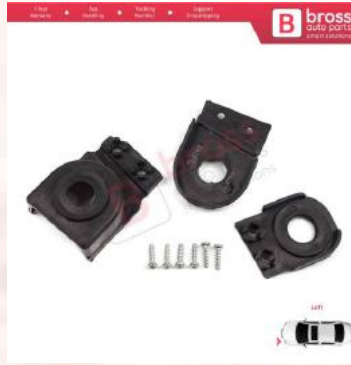

BHL2
Headlight Holder Mount
Repair Bracket Tab Set Left
Side for Audi A6 C6 S6 RS6
Avant Quattro Allroad
2004-2011 4F0998121