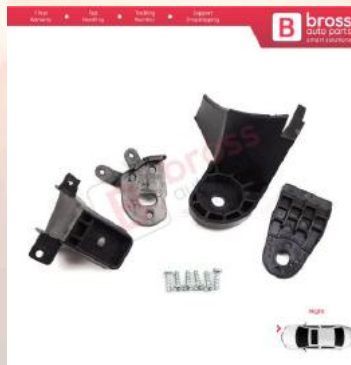

BHL555
Headlight Holder Mount
Repair Bracket Tab Set
Right Side for Renault
Symbol MK3 Facelift 2017-
On 260102037R