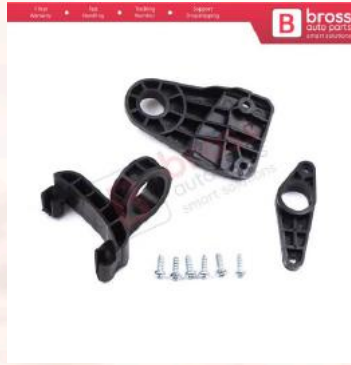

BHL530
Headlight Holder Mount
Repair Bracket Tab Set Left
Side for Seat Leon MK3 5F
2012-2020 5F0998225

BHL531
Headlight Holder Mount
Repair Bracket Tab Set
Right Side for Seat Leon
MK3 5F 2012-2020
5F0998226

BHL563-1
Headlight Holder Mount
Repair Bracket Tab Set Left
Side for Seat Leon Cupra
MK4 KL1 KL8 2020-On
5FA998225

BHL563-2
Headlight Holder Mount
Repair Bracket Tab Set
Right Side for Seat Leon
Cupra MK4 KL1 KL8 2020-
On 5FA998226

BHL563
Headlight Holder Mount
Repair Bracket Tab Set Left
Right Side for Seat Leon
Cupra MK4 KL1 KL8 2020-
On 5FA998225 5FA998226

BHL561
Headlight Holder Mount
Repair Bracket Tab Set
Right Left Side for Skoda
Octavia MK3 5E 2012-2019
5E0998225 5E0998226