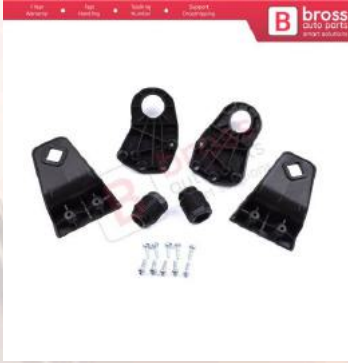

BHL540
Headlight Holder Mount
Repair Bracket Tab Set Left
Side for Audi A6 C7 4G
Avant Sedan A6L Allroad
Quattro S6 4G0998121A

BHL541
Headlight Holder Mount
Repair Bracket Tab Set
Right Side for Audi A6 C7 4G
Avant Sedan A6L Allroad
Quattro S6 4G0998122A

BHL564-1
Headlight Holder Mount
Repair Bracket Tab Set Left
Side for Audi A3 S3 MK3 8V
2012-2020 8V0998121

BHL567-2
Headlight Holder Mount
Repair Bracket Tab Set
Right Side for Audi A4 B9
8W 8W5 8WD 8W2 8WC
2016-On 8W0998122

BHL567
Headlight Holder Mount
Repair Bracket Tab Set Left
Right Side for Audi A4 B9
8W 8W5 8WD 8W2 8WC
2016-On 8W0998121
8W0998122

BHL567-1
Headlight Holder Mount
Repair Bracket Tab Set Left
Side for Audi A4 B9 8W 8W5
8WD 8W2 8WC 2016-On
8W0998121