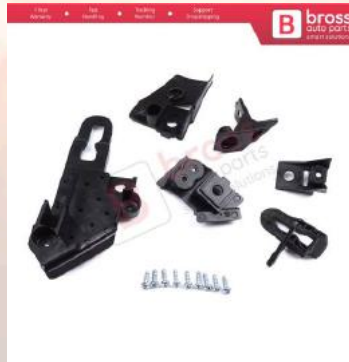

BHL563-2
Headlight Holder Mount
Repair Bracket Tab Set
Right Side for Seat Leon
Cupra MK4 KL1 KL8 2020-
On 5FA998226