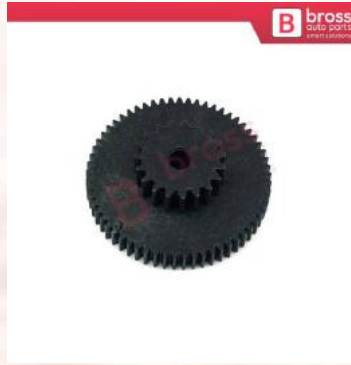

BGE31
EGR Valve Repair Gear for Audi VW Seat Skoda 2.0 FSI Suzuki 1.9 DDIS Renault 1.9 DCI Motor