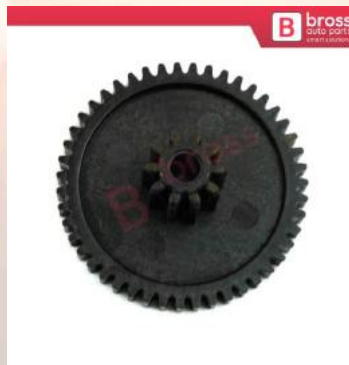

BGE657
EGR Valve Cooler Repair
Gear 47/10 Teeth for
Mercedes C180 W204 CLC
2008-2012