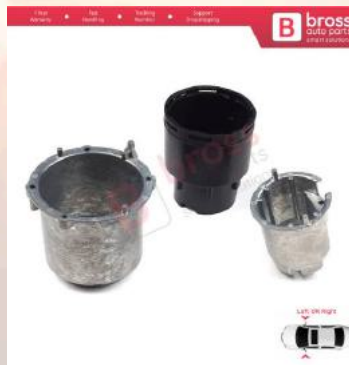

**BGE4**  
Side Wing Mirror Folding Part Motor Gear Repair Kit for BMW Chrysler Land Rover Freelander

**BGE5**  
Side Mirror Motor Gear Folding Part Repair Kit for BMW E39 Peugeot 406

**BGE6**  
Side Mirror Motor Gear Folding Part Repair Kit 51167893597 for BMW E46 M3

**BGE10**  
Transfer Case Servo Motor Actuator Gear 27107566296 for BMW BMW X3 X5 X6 Mercedes Rover

**BGE11**  
Side Wing Mirror Folding Motor Repair Cover Housing for BMW Chrysler Land Rover Freelander