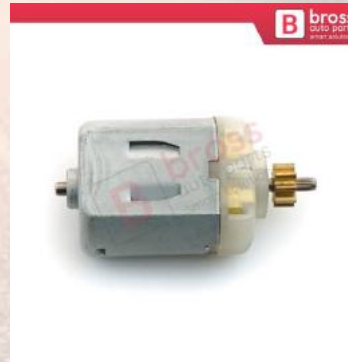

BGE661
Door Lock Motor 12V DC 9 Teeth Gear For Ford Volvo Land Range Rover Jaguar Mazda