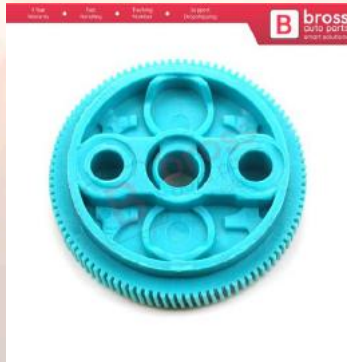

BGE613
Rear Wiper Motor Gear
55079213AB for Jeep Grand
Cherokee 2011-2013