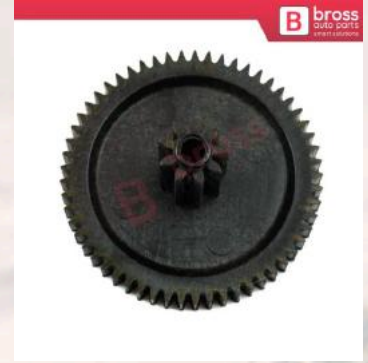

BGE656
EGR Valve Cooler Repair
Gear 57/9 Teeth for
Peugeot 208 1.4 HDI Motor
2012-2019