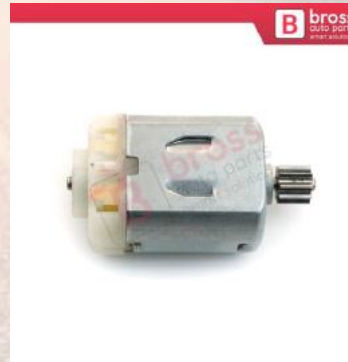

BGE663
Door Lock 12V DC Actuator Small Motor Gear For Audi VW Skoda Porsche