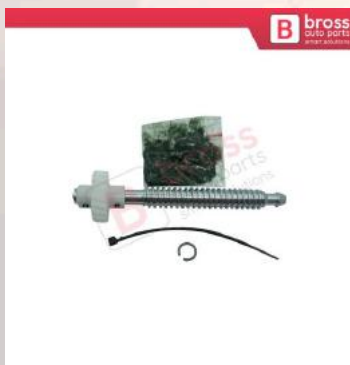

BGE570
Seat Height Adjuster Motor 5609510 Repair Plastic Gear 12 cm Axis for Ford Mondeo Galaxy S Max Jaguar