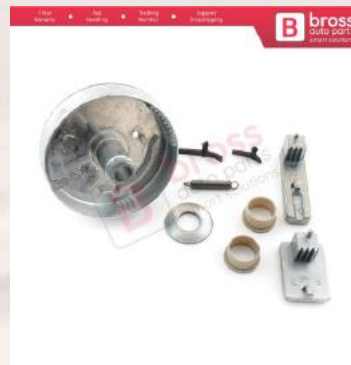

BGE15
Armrest Latch Bracket Left
Hand for Mercedes Vito
Viano W639 Sprinter MK2
VW Crafter