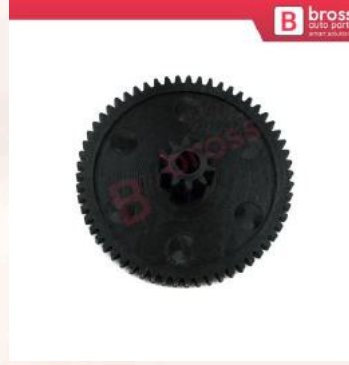

**BGE669**  
Door Lock Actuator FC280  
Big Motor Gear for BMW 1 3  
5 X5 X6 Z4 E90 E91 E92 E93

**BGE673**  
Door Lock Actuator FC280  
Big Motor Gear for BMW 7  
Series F01 F02 F03 F04  
2008-2015

**BGE685**  
EGR Valve Cooler Repair  
Gear 59 and 10 Teeth for  
BMW Mini One Cooper