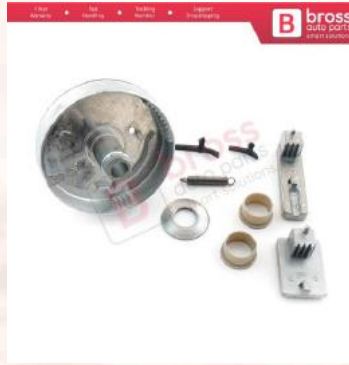

BGE15
Armrest Latch Bracket Left
Hand for Mercedes Vito
Viano W639 Sprinter MK2
VW Crafter