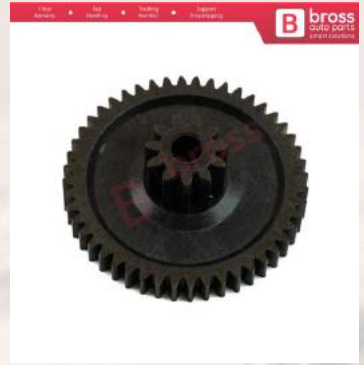

BGE658
Air Throttle Valve
03F133062B Gear 48/11
Teeth for Audi VW Seat
Skoda 1.2 1.4 TSI Motor