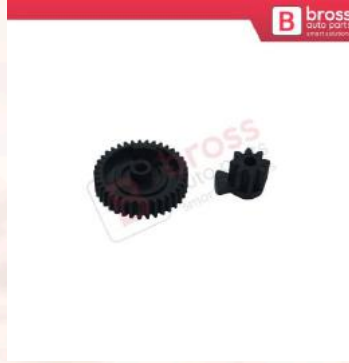

BGE586
Door Lock Repair Gear for
Fiat Linea Punto Albea Palio
51910170 1