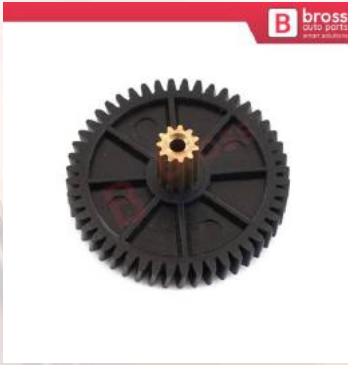

Gears

Mercedes

BGE502
Rear Curtain Sunshade Motor Gear for Mercedes