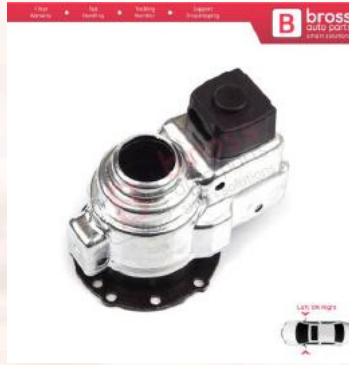

V1BGE710
Side Wing Mirror Folding
Motor Module for Dodge
Ram Cadillac Chevrolet
GMC 0817558