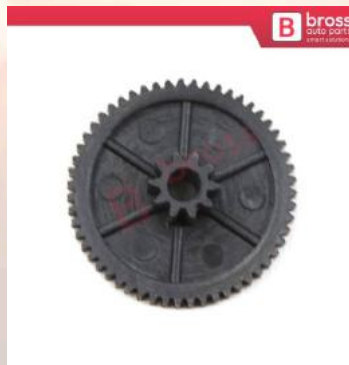

BGE607
Air Conditioning Motor Repair Gear for Renault Clio Teeth Number 56/10