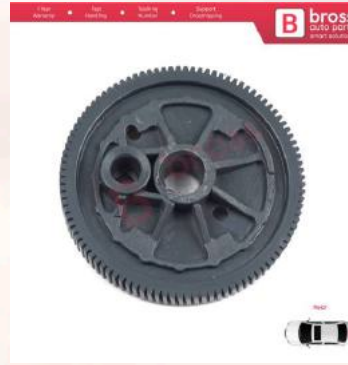

**BGE690**  
 Front Window Wiper Motor  
 Repair Gear 93185526 for  
 Opel Vauxhall Vectra C  
 Signum 2002-2008 110  
 Teeth

**BGE701**  
 Throttle Repair Gear  
 5825247 for Opel Astra G  
 Astra H Meriva A Vectra C  
 Zafira B Z16XEP Engines