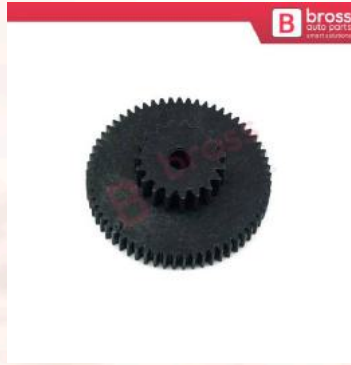

BGE31
EGR Valve Repair Gear for
Audi VW Seat Skoda 2.0 FSI
Suzuki 1.9 DDIS Renault 1.9
DCI Motor