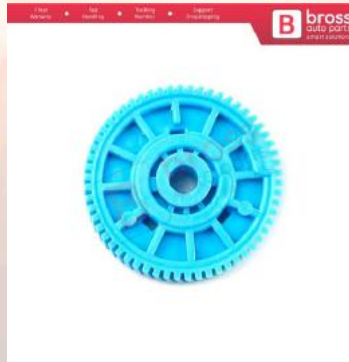

BGE688
Rear Windshield Window
Wiper Motor Gear for Chery
Tiggo 3 J11 T11 DR5 Nissan
620 Pickup