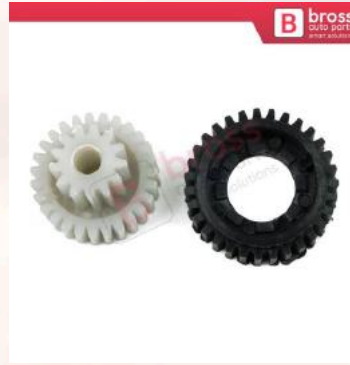

BGE547+BGE555
Rear Sunshade Motor Gear
Cog Repair Set
958536318013W4 for
Porsche Cayenne VW
Touareg