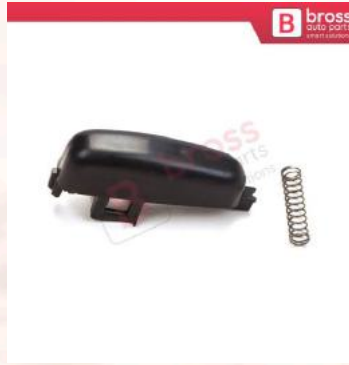

BDP59-2
4 Pieces Window Switch
Button Cap Cover
61316902175 for BMW 3 E46
E90 X5 X3

BDP1212
Front Left Door Lock
Tumbler Barrel Repair Set
51217310733 for BMW X3
2017-2020 F30 F31 F80
2012-2019

BDP1213
Front Right Door Lock
Tumbler Barrel Repair Set
51217310734 for BMW X3
2017-2020 F30 F31 F80
2012-2019

Door Parts

Buick

BDP724
Front Door Hinge Stop
Check Strap Limiter 160010
13270665 for Vauxhall Opel
Astra J Cascada

BDP1200
Parking Hand Brake Button
Cover BLACK 42389776D for
Vauxhall Opel Mokka A X
Buick Encore Chevrolet
Tracker Trax