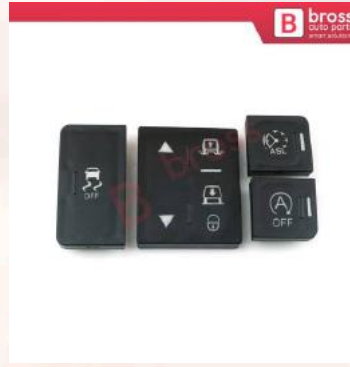

BDP1007
Interior Center Console with OFF Button Cover for Range Rover Sport L494 Pre Facelift