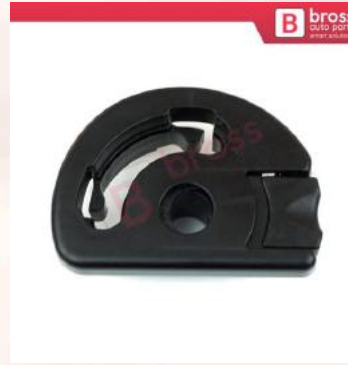

BDP1058-1
Front Seat Right Arm
rest Mount Bracket
8830TJ for Peugeot 307
Partner Citroen Berlingo
Picasso