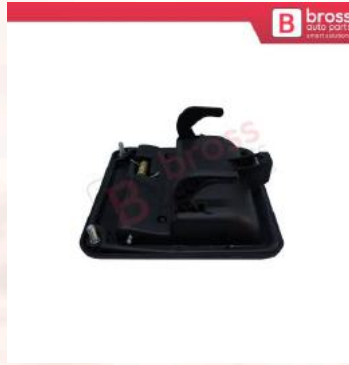

Door Parts

Peugeot

BDP806
Front Left or Right Side
Door Handle 9101.E4
1301399808 for Ducato
Jumper Relay Boxer

BDP808
Rear Exterior Door Handle
9101.E6 1301397808 for
Ducato Jumper Relay
Boxer

BDP809
Right Sliding Door Handle
9101E5 1301418808 for
Ducato Jumper Relay
Boxer