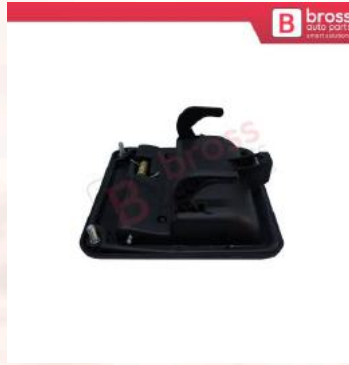

BDP808
Rear Exterior Door Handle 9101.E6 1301397808 for Ducato Jumper Relay Boxer