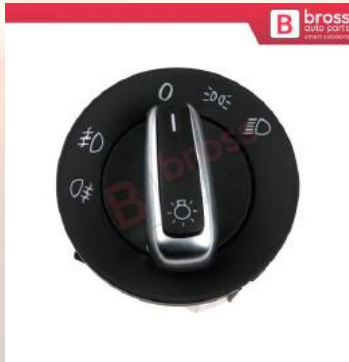

BDP157
Window Switch Button Cover All Doors For VW Seat

BDP26
Side Rear Sliding Door Roller Guide Hinge 701843406A for VW Transporter T4 Caravelle

BDP187
Headlight Control Switch Knob For VW Seat Skoda 1C0 941 531A