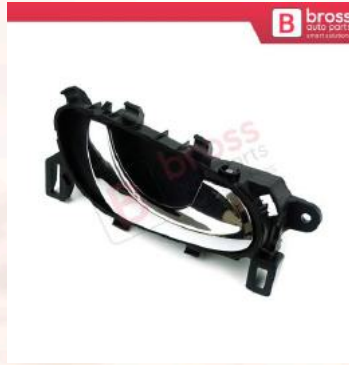

BDP1103-2
Interior Door Handle 80670 JD00E Front or Rear Right for Nissan Qashqai J10 MK1

BDP1104
Interior Door Handle 80671 4EA0B 80670 4EA0B Set for Nissan Qashqai J11 MK2

Door Parts

Nissan

BDP1104-1
Interior Door Handle 80671
4EA0B Left for Nissan
Qashqai J11 MK2