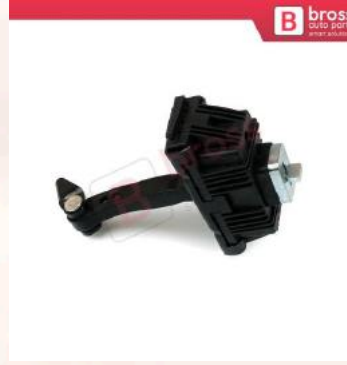

BDP1055
 Inner Door Handle Pull
 Strap Bracket Black
 51417230849 51417230850
 Left Right for BMW 3 E90
 E91

BDP1063
 Front Door Hinge Brake
 Stop Check Strap Limiter
 51218165005 for BMW 3 E36

BDP1064
 Rear Door Hinge Brake
 Stop Check Strap Limiter
 51228165009 for BMW 3 E36

BDP1065
 Front Door Hinge Brake
 Stop Check Strap Limiter
 51218155698 for BMW 5
 Series E34 7 Series E32

BDP1066
 Rear Door Hinge Brake
 Stop Check Strap Limiter
 51228168090 for BMW 5
 Series E34 7 Series E32

BDP1067
 Front Door Hinge Brake
 Stop Check Strap Limiter
 51218193447 for BMW 5 E39

BDP1068
Rear Door Hinge Brake
Stop Check Strap Limiter
51228193448 for BMW 5 E39

BDP1069
Rear Door Hinge Brake
Stop Check Strap Limiter
51218159256 for BMW 5
Series E39

BDP1070
Left OR Right Door Hinge
Brake Stop Check Strap
Limiter 51217193671 for
BMW 3 Series E92 E93
Coupe Convertible

BDP1071
Door Hinge Brake Stop
Check Strap Limiter
51218161782 for BMW 3 E36
Coupe Convertible