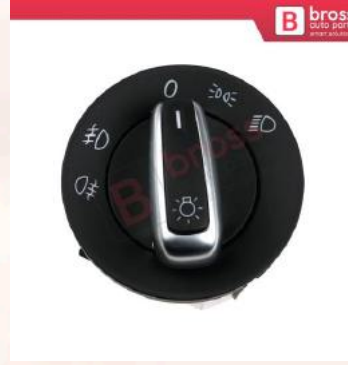

BDP187
Headlight Control Switch Knob For VW Seat Skoda 1C0 941 531A

BDP188
Chrome Headlight Control Switch Knob For VW Seat Skoda 3C8 941 431C

BDP190
Headlight Fog Light Switch Control Turn Knob With Auto 10 Pin For VW Models Alhambra 3C8941431A