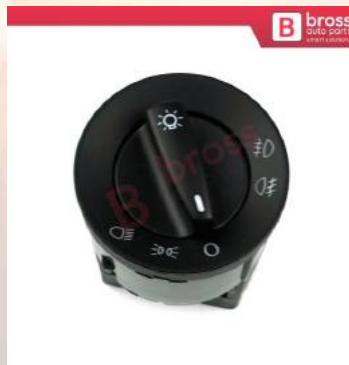

BDP187
Headlight Control Switch Knob For VW Seat Skoda 1C0 941 531A