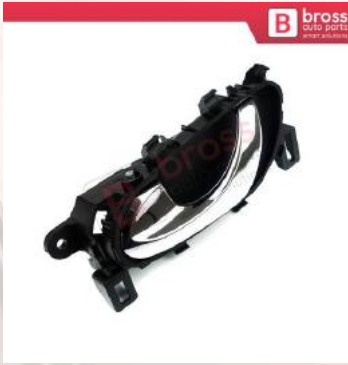

Door Parts

Nissan

BDP1104-1
Interior Door Handle 80671
4EA0B Left for Nissan
Qashqai J11 MK2