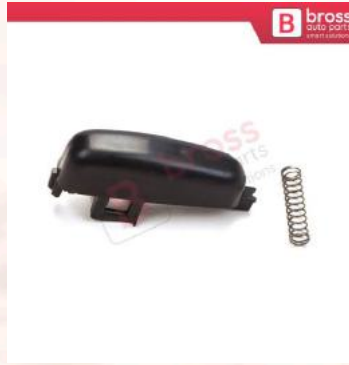

BDP1200
Parking Hand Brake Button
Cover BLACK 42389776D for
Vauxhall Opel Mokka A X
Buick Encore Chevrolet
Tracker Trax