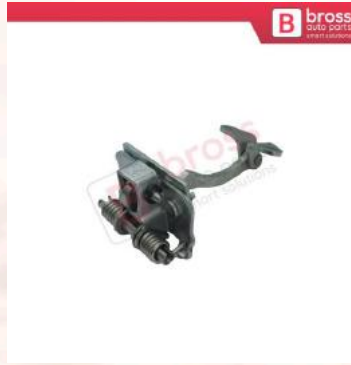

BDP936
Front Door Hinge Stop
Check Strap Limiter 9181E5
for Peugeot 306 1993-2002