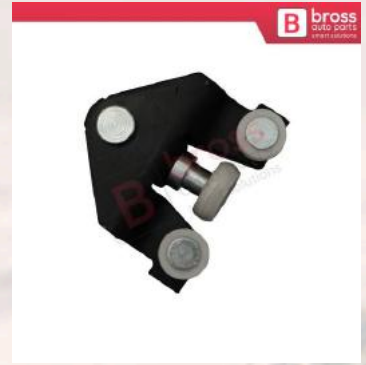

BDP681
Sliding Door Roller Guide
7700312012J 4409245
91165708 for Renault Opel