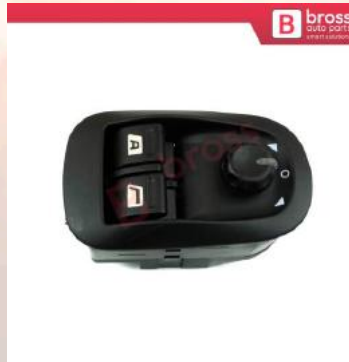

BDP138
Window Switch Buttons For Fiat Albea Siena

Door Parts

Fiat

BDP217
Speedometer Kilometer
Gear For Fiat 12 Teeth
Diameter 6.5 mm Thickness
5.8 mm Hole Diameter 1.5
mm

BDP520
1 Button Remote Key
Housing Case Cover Blue
Color Button for Fiat Punto
Doblo Bravo

BDP521
1 Button Remote Key
Housing Case Cover Black
Color Button for Fiat Punto
Doblo Bravo

BDP522
1 Button Remote Key
Housing Case Cover and
Remote Key Blade for Fiat
Punto Doblo Bravo

BDP531
Right Door Lock Actuator
Repair Gears 51812333 For
Fiat Linea Albea Palio Punto