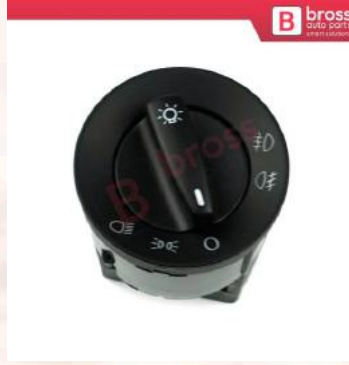

BDP187
Headlight Control Switch Knob For VW Seat Skoda 1C0 941 531A