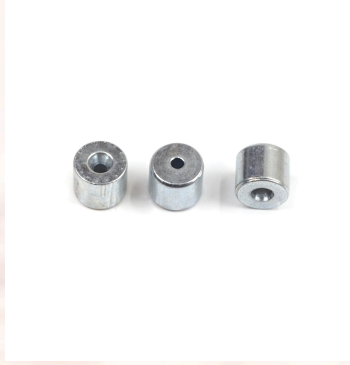

BCR009
BCR009 Window Regulator
Cable Wire Rope End Pin
Stop Rivet 6x4.85/1.7 mm
100 Pcs

BCR010
BCR010 Window Regulator
Cable Wire Rope End Pin
Stop Rivet 6x5.45/1.7 mm
100 Pcs

BCR011
BCR011 Window Regulator
Cable Wire Rope End Pin
Stop Rivet 6x5.6/1.7 mm 100
Pcs

BCR012
BCR012 Window Regulator
Cable Wire Rope End Pin
Stop Rivet 6x7/1.7 mm 100
Pcs

BCR013
BCR013 Window Regulator
Cable Wire Rope End Pin
Stop Rivet 6x8/1.7 mm 100
Pcs

BCR015
BCR015 Window Regulator
Cable Wire Rope End Pin
Stop Rivet 6.5x4.5/1.7 mm
100 Pcs

Cable Rivets Pins

BCR016
BCR016 Window Regulator
Cable Wire Rope End Pin
Stop Rivet 6.5x5/1.7 mm 100
Pcs

BCR017
BCR017 Window Regulator
Cable Wire Rope End Pin
Stop Rivet 6.5x5.5/1.7 mm
100 Pcs

BCR018
BCR018 Window Regulator
Cable Wire Rope End Pin
Stop Rivet 6.5x9.1/1.8 mm
100 Pcs