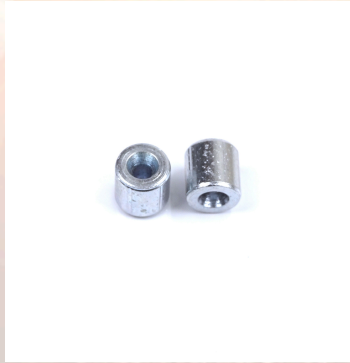

BCR012
BCR012 Window Regulator
Cable Wire Rope End Pin
Stop Rivet 6x7/1.7 mm 100
Pcs

BCR013
BCR013 Window Regulator
Cable Wire Rope End Pin
Stop Rivet 6x8/1.7 mm 100
Pcs

BCR015
BCR015 Window Regulator
Cable Wire Rope End Pin
Stop Rivet 6.5x4.5/1.7 mm
100 Pcs

Cable Rivets Pins

BCR016
BCR016 Window Regulator
Cable Wire Rope End Pin
Stop Rivet 6.5x5/1.7 mm 100
Pcs

BCR017
BCR017 Window Regulator
Cable Wire Rope End Pin
Stop Rivet 6.5x5.5/1.7 mm
100 Pcs

BCR018
BCR018 Window Regulator
Cable Wire Rope End Pin
Stop Rivet 6.5x9.1/1.8 mm
100 Pcs

BCR019
BCR019 Window Regulator
Cable Wire Rope End Pin
Stop Rivet 8x6.7/1.7 mm 100
Pcs

BCR020
BCR020 Window Regulator
Cable Wire Rope End Pin
Stop Rivet 8x9.25/1.6 mm
100 Pcs

BCR026
BCR026 Window Regulator
Cable Wire Rope End Pin
Stop Rivet 5x5/1.7 mm 100
Pcs